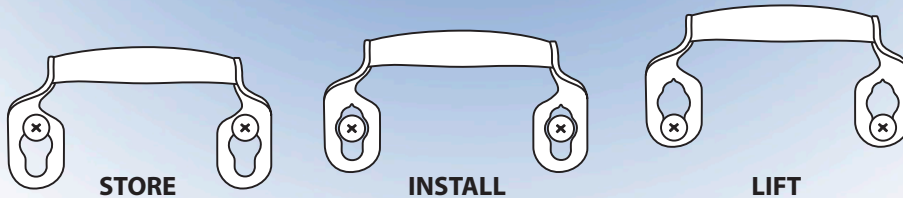

Made in USA with recycled materials. - Patent pending.

Bee Smart® Designs 195 Atlantic Avenue, Garden City Park, New York 11040

1-800-600-7446

www.beesmartdesigns.com